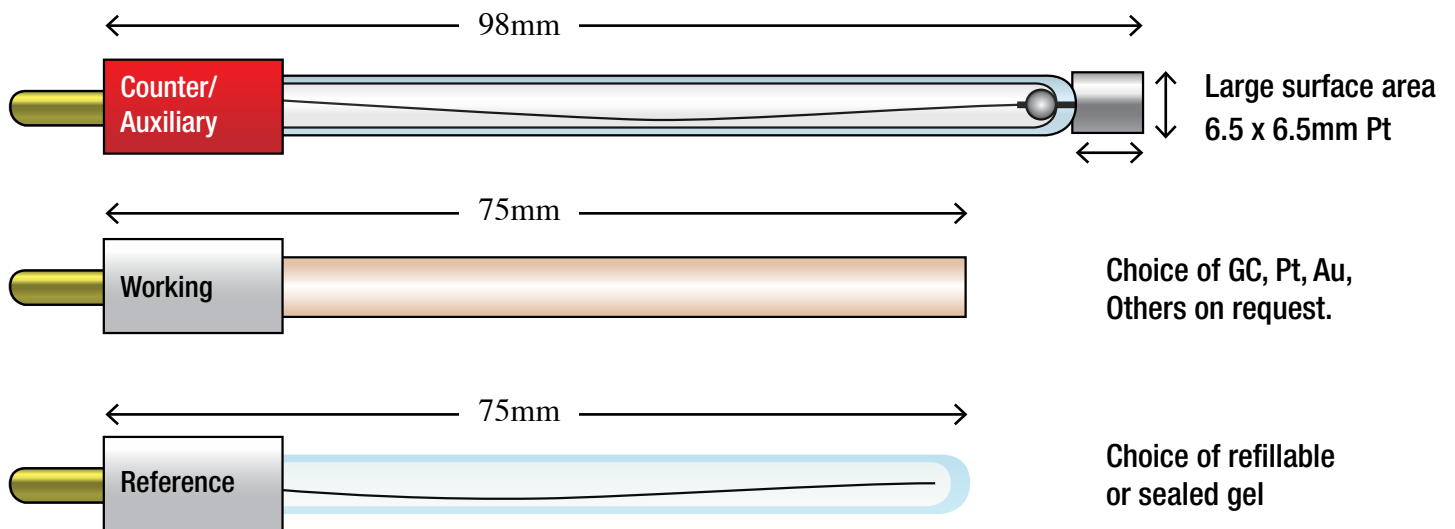

Available from:
ionode.com
SelectScientific.com.au
 07 3848 1660

The best in refillable reference, Calomel, ORP, ISE, pH, meters, & accessories.